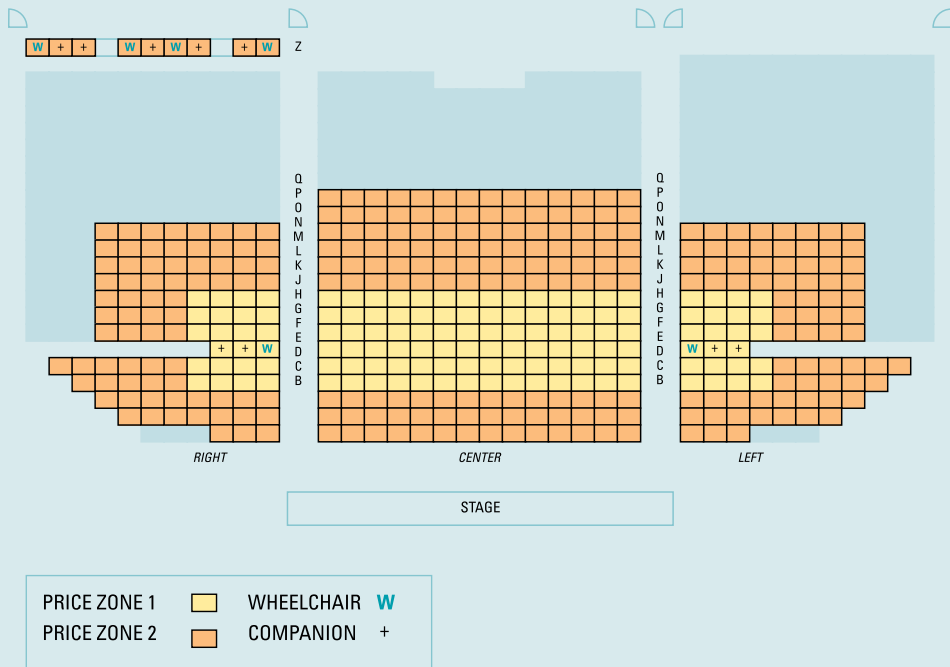

REVIVAL THEATRE COMPANY

COE COLLEGE SEATING CHARTS

SINCLAIR AUDITORIUM AT COE COLLEGE

DOWS PERFORMING ARTS CENTER AT COE COLLEGE